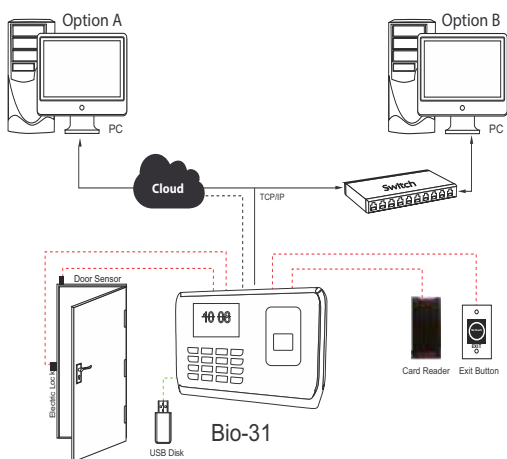

Bio-31

Fingerprint/Password Time & Attendance Terminal

Bio-31 is color screen fingerprint time & attendance terminal support up to 3,000 fingerprint / password its adopts Bio-ID (fingerprint) collector for excellent recognition for convenient communication . User can manage data via TCP/IP and USB Host port for data download / upload to avoid the risk of accidental deletion optional cloud based solution for remote location

SPECIFICATIONS

- User Capacity : 3,000 Fingerprint / Password
- Log Capacity : 1,60,000
- Communication Interface : TCP/IP,(Host & Slave)
- FRR : 0.001%
- FAR : 0.00001%
- LCD : 2.4" TFT Color Screen
- Verification Time : <0.5 Sec
- Fingerprint Image Display : Yes
- Operating Voltage
- Battery Backup: No
- Access Control : No
- Sensor : 600DPI
- Wi-Fi : Optional
- Power Supply : 5V / 1A

Applications

Education

Retail

Government

Health

Logistics

Bank

Office

Factory

Configuration

What's in the Box

Bio-31

Back Plate

Power Adapter

Lines for Access Control Interface

Screws and Holders